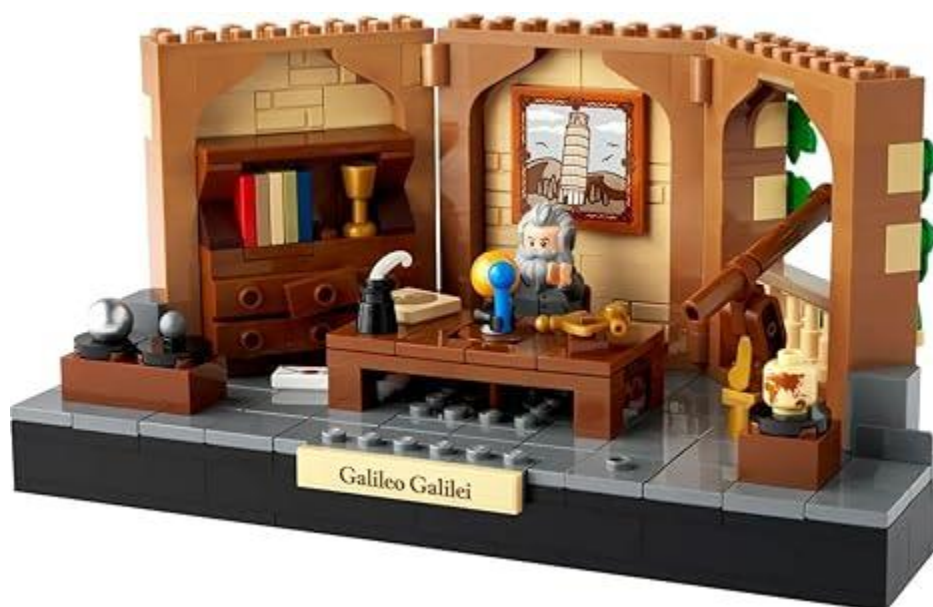

LEGO Set: Galileo

Item #63

Item Description: LEGO Galileo Kit

Includes: 307 pieces and Building Booklet

Lending Guideline: 4 Week Check Out Time

Replacement Cost: $70