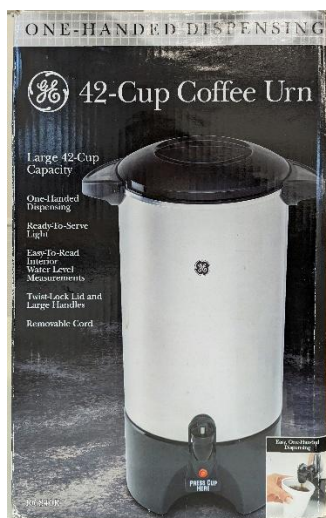

Large Coffee Maker Item #13

Item Description: 42-Cup Coffee Urn

Includes: Coffee Urn, cover, coffee Basket, stem, power cord, User Manual

Replacement Cost: $60