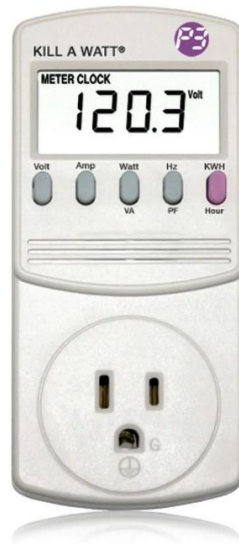

Includes: Thermal Imaging Camera with wrist strap, power adapter, USB cable

Replacement Cost: \$300

Laser Distance Measure Item #25

Item Description: BOSCH GLM20 Blaze 65ft Laser Distance Measure

- Accuracy: Features long range measuring with extreme accuracy and measures distances up to 65 feet to within 1/8 inch. Measures in meters, feet inches, or inches only
- Easy to use: Simple, one button operation press button once to begin measuring. The GLM20 is small enough to fit in any pocket
- Live measuring: Provides default real time measurement that adjusts as you move closer and farther from target, just like a tape measure
- Display: Features a backlit display that allows measurements to be easily read, even in dark areas
- Fits comfortably: Smart and convenient size and shape, easily portable and will rest on any flat surface

Includes: Laser Level, mounting device, instruction manual

Replacement Cost: \$50

Electricity Usage Monitor Item #27

Item Description: P3 P4400 Kill A Watt Electricity Usage Monitor

- Choose from the Kill-a-Watt's four settings to monitor your electrical usage
- Monitor your electrical usage by day, week, month, or year
- Features easy-to-read screen
- Electricity usage monitor connects to appliances and assesses efficiency
- Large LCD display counts consumption by the kilowatt-hour
- Calculates electricity expenses by the day, week, month, or year
- Displays volts, amps, and wattage within 0.2 - 2.0percent accuracy
- Compatible with inverters; designed for use with AC 115-volt appliances