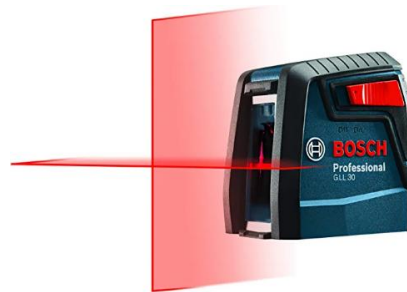

Includes: Thermal Imaging Camera with wrist strap, power adapter, USB cable

Replacement Cost: \$300

Laser Distance Measure Item #25

Item Description: BOSCH GLM20 Blaze 65ft Laser Distance Measure

- Accuracy: Features long range measuring with extreme accuracy and measures distances up to 65 feet to within 1/8 inch. Measures in meters, feet inches, or inches only
- Easy to use: Simple, one button operation press button once to begin measuring. The GLM20 is small enough to fit in any pocket
- Live measuring: Provides default real time measurement that adjusts as you move closer and farther from target, just like a tape measure
- Display: Features a backlit display that allows measurements to be easily read, even in dark areas
- Fits comfortably: Smart and convenient size and shape, easily portable and will rest on any flat surface

Includes: Laser Measure, Operating Manual

Replacement Cost: \$40

Laser Level

Item #26

Item Description: BOSCH GLL30 30ft Cross-Line Laser Level Self-Leveling with 360 Degree Flexible Mounting Device

- **FUNCTIONALITY:** This laser features a cross-line mode, projecting 2 very bright laser lines, making a Cross Line projection for an array of level and align uses; for install or bathroom remodel
- **ACCESSIBLE:** Ideal for homeowners and small remodeling jobs such as hanging pictures or installing shelves as an entry-level, easy-to-use tool, wherever leveling or alignment is needed
- **DEPENDABLE:** This convenient laser's smart pendulum system allows it to self level while also indicating out of level condition to help ensure correctness; it locks when in transit so it's secure
- **ACCURATE:** The Bosch GLL30 laser's thin lines are highly visible up to 30 ft. and offer accuracy of 5/16 inch at 30 ft. so it offers reliable confidence
- **COMPACT:** Features small dimensions, light weight, and an ergonomic, handy, pocket size design so the GLL30 can fit in any pocket and is easily transportable