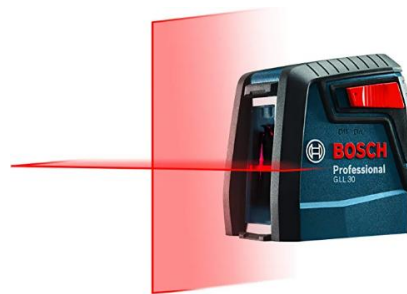

Includes: Thermal Imaging Camera with wrist strap, power adapter, USB cable

Replacement Cost: \$300

Laser Distance Measure Item #25

Item Description: BOSCH GLM20 Blaze 65ft Laser Distance Measure

- Accuracy: Features long range measuring with extreme accuracy and measures distances up to 65 feet to within 1/8 inch. Measures in meters, feet inches, or inches only
- Easy to use: Simple, one button operation press button once to begin measuring. The GLM20 is small enough to fit in any pocket
- Live measuring: Provides default real time measurement that adjusts as you move closer and farther from target, just like a tape measure
- Display: Features a backlit display that allows measurements to be easily read, even in dark areas
- Fits comfortably: Smart and convenient size and shape, easily portable and will rest on any flat surface

Includes: Laser Measure, Operating Manual

Replacement Cost: \$40

Laser Level

Item #26

Item Description: BOSCH GLL30 30ft Cross-Line Laser Level Self-Leveling with 360 Degree Flexible Mounting Device

- **FUNCTIONALITY:** This laser features a cross-line mode, projecting 2 very bright laser lines, making a Cross Line projection for an array of level and align uses; for install or bathroom remodel
- **ACCESSIBLE:** Ideal for homeowners and small remodeling jobs such as hanging pictures or installing shelves as an entry-level, easy-to-use tool, wherever leveling or alignment is needed
- **DEPENDABLE:** This convenient laser's smart pendulum system allows it to self level while also indicating out of level condition to help ensure correctness; it locks when in transit so it's secure
- **ACCURATE:** The Bosch GLL30 laser's thin lines are highly visible up to 30 ft. and offer accuracy of 5/16 inch at 30 ft. so it offers reliable confidence
- **COMPACT:** Features small dimensions, light weight, and an ergonomic, handy, pocket size design so the GLL30 can fit in any pocket and is easily transportable