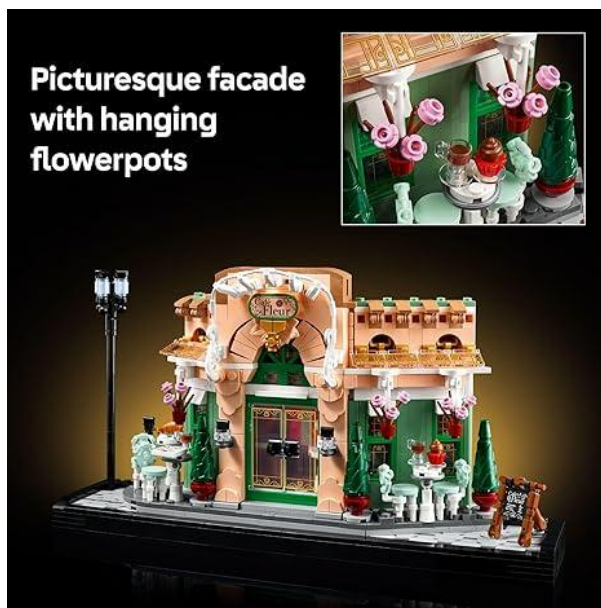

Item #64

Item Description: LEGO Tribute to Jane Austen's Books Kit

Includes: 361 pieces and Building Booklet

Lending Guideline: 4 Week Check Out Time

Replacement Cost: \$90

LEGO Set: French Café

Item #65

Item Description: LEGO French Café Kit